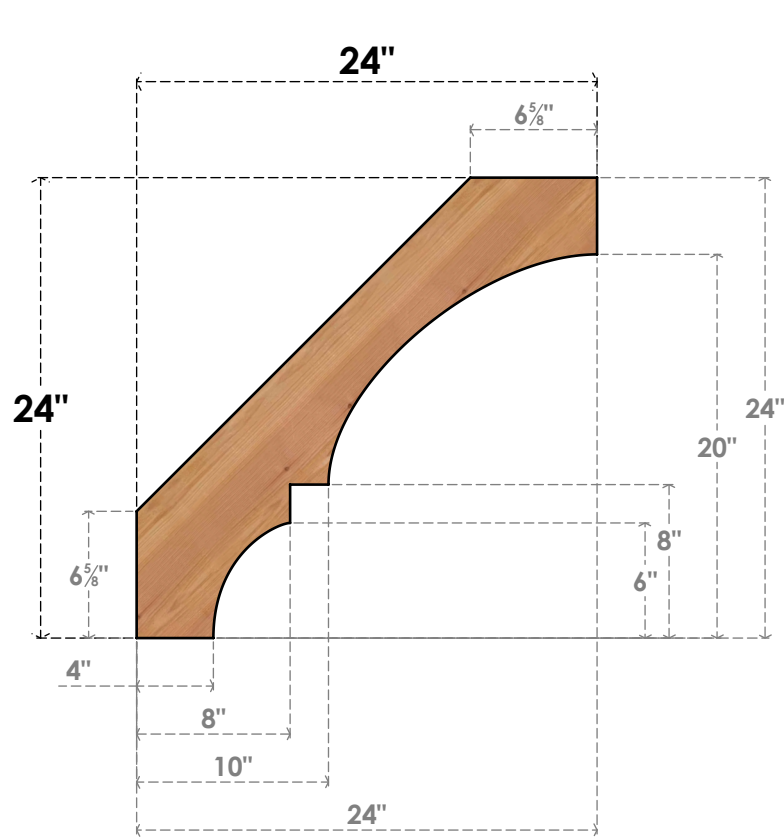

BRC04X24X24BOA00SWR

3 1/2"W X 24"D X 24"H BALBOA SMOOTH BRACE, WESTERN RED CEDAR

SIDE

FRONT

EKENA MILLWORK
 2300 WEST MAIN ST.
 CLARKSVILLE, TX 75426
 TOLL FREE: 866-607-0453
 WWW.EKENAMILLWORK.COM

NOTES

1. INSTALLATION TO BE COMPLETED IN ACCORDANCE WITH MANUFACTURER'S SPECIFICATIONS.
2. DRAWING MAY NOT BE TO SCALE
3. THIS DRAWING IS INTENDED FOR DESIGN AND PLANNING PURPOSES ONLY.
4. ALL INFORMATION CONTAINED HEREIN WAS CURRENT AT THE TIME OF DEVELOPMENT BUT MUST BE REVIEWED AND APPROVED BY THE PRODUCT MANUFACTURER TO BE CONSIDERED ACCURATE.
5. PRODUCTS ARE NOT KILN DRIED. THIS ITEM IS UNIQUE AND WILL CONTAIN THE NATURAL VARIATIONS THAT THE WOOD SPECIES OFFERS. THIS MAY RESULT IN VARIATIONS UP TO 1/4"