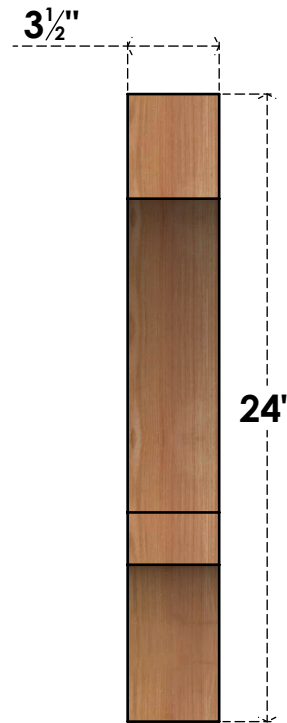

BRC04X24X24BOA00SWR

3 1/2"W X 24"D X 24"H BALBOA SMOOTH BRACE, WESTERN RED CEDAR

SIDE

FRONT

EKENA MILLWORK
 2300 WEST MAIN ST.
 CLARKSVILLE, TX 75426
 TOLL FREE: 866-607-0453
 WWW.EKENAMILLWORK.COM

NOTES

1. INSTALLATION TO BE COMPLETED IN ACCORDANCE WITH MANUFACTURER'S SPECIFICATIONS.
2. DRAWING MAY NOT BE TO SCALE
3. THIS DRAWING IS INTENDED FOR DESIGN AND PLANNING PURPOSES ONLY.
4. ALL INFORMATION CONTAINED HEREIN WAS CURRENT AT THE TIME OF DEVELOPMENT BUT MUST BE REVIEWED AND APPROVED BY THE PRODUCT MANUFACTURER TO BE CONSIDERED ACCURATE.
5. PRODUCTS ARE NOT KILN DRIED. THIS ITEM IS UNIQUE AND WILL CONTAIN THE NATURAL VARIATIONS THAT THE WOOD SPECIES OFFERS. THIS MAY RESULT IN VARIATIONS UP TO 1/4"